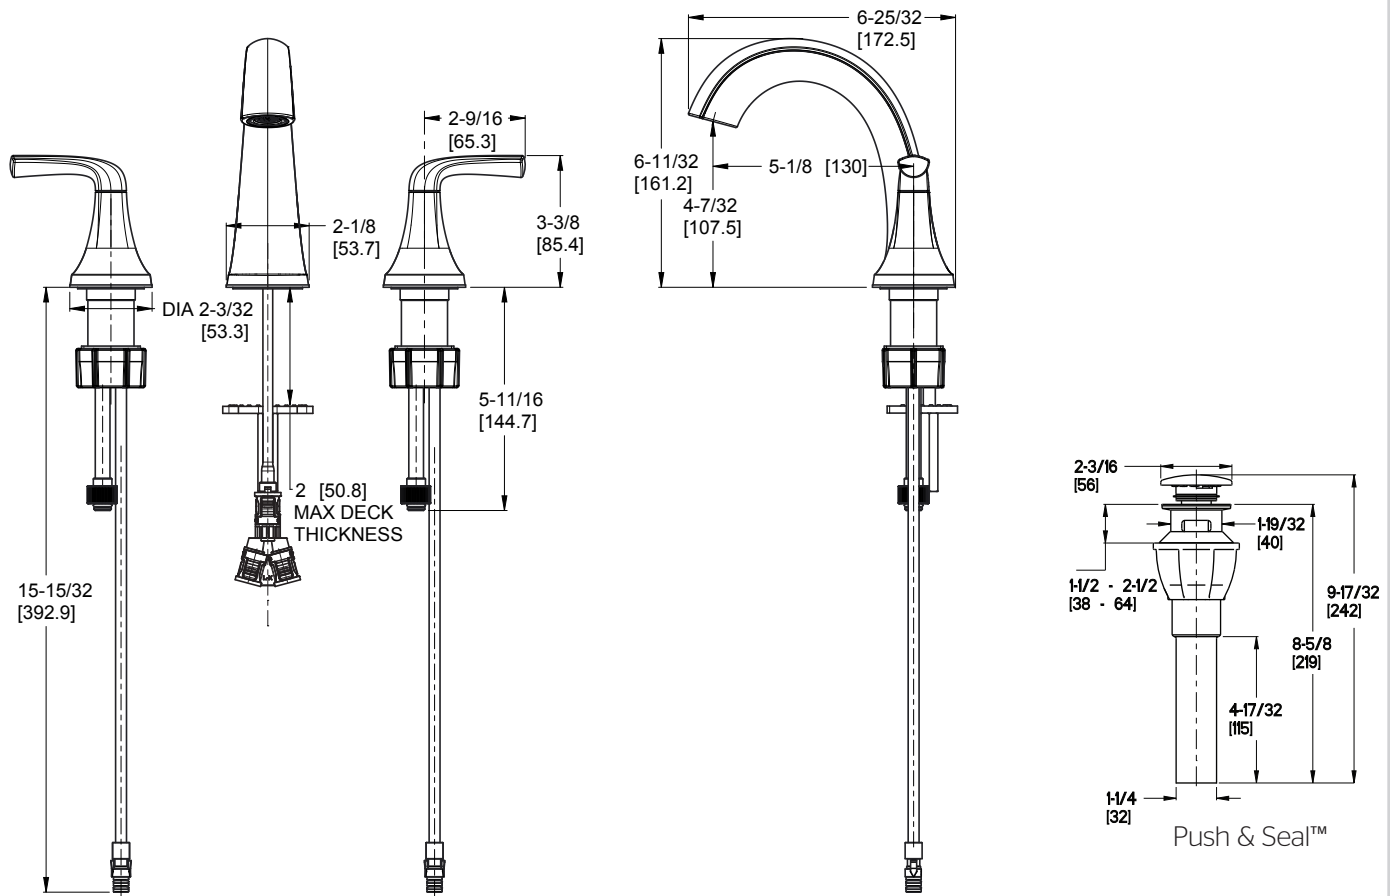

Ladera™ 8"-20" Widespread Faucet

- LF-O49-LRBB Finish(BB)
- LF-O49-LRCC Finish(CC)
- LF-O49-LRGS Finish(GS)
- LF-O49-LRY Y Finish(Y Y)

- Fixed Hubs
- Push & Seal™ Pop-Up
- Pforever Seal

Specifications

Features

- 1.2 GPM Flow Rate
- Spot Defense Finish Resists Spots and Fingerprints (GS Finish Only)
- Adjustable 3-Hole Installation
- Fixed Hubs
- Pfast Connect Supply Lines
- Quick Install Tool Included
- TiteSeal™ Technology
- Push & Seal™ Pop-Up
- Pforever Seal Ceramic Disc Valves
- Pforever Warranty®

Code Compliance

Pfister products are designed and manufactured in compliance with the following standards and codes:

- IAPMO Certified
- CSA B125 Certified
- ASME A112.18.1
- NSF 61/9 Annex G (Low lead)
- Cal Green Compliant
- CEC Compliant
- EPA WaterSense Certification 1.2 gpm, 4.5 L/Min
- ADA Compliant-ANSI A117.1 (Lever handles only)

Dimensions

Ø1-1/4 Min to Ø1-1/2 Max. Deck Hole Openings