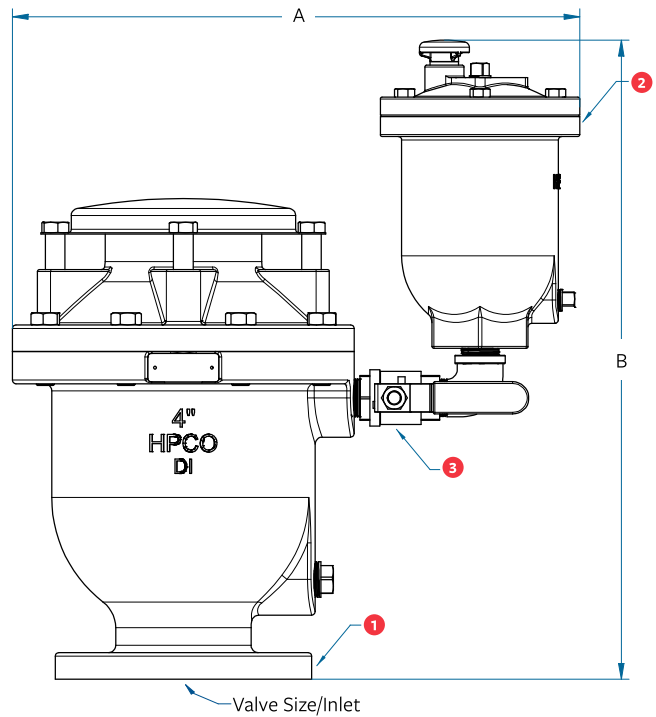

SERIES WCVD COMBINATION AIR VALVES (DUAL BODY)

Drawings / Parts Lists

NO.	PART NAME	VALVE SPECS.
1	Air Vacuum Valve	See Series WAV
2	Air Release Valve	See Series WAR
3	Dual Body Pipe Nipple (Shipped separately for field install by others)	Galvanized Steel Pipe & SS Ball Valve

VALVE SIZE	ORIFICE SIZE	MAX C.W.P.	INLET CONNECTION	AIR VACUUM VALVE (WAV) PART #	AIR RELEASE VALVE (WAR) PART #	A	B	WT. (LBS.)	FUSION SERIES COMBO PART #
4"	3/16"	150 psi	125# Flg	WAV40-150-FS	WAR10-316-150-FS	20"	22-1/2"	131	WCVD40-150-N-FS
4"	5/32"	300 psi	250# Flg	WAV40-300-FS	WAR10-532-300-FS	20"	22-1/2"	139	WCVD40-300-O-FS

SERIES WCVD COMBINATION AIR VALVES (DUAL BODY)

Drawings / Parts Lists

NO.	PART NAME	VALVE SPECS.
1	Air Vacuum Valve	See Series WAV
2	Air Release Valve	See Series WAR
3	Dual Body Pipe Nipple (Shipped separately for field install by others)	Galvanized Steel Pipe

VALVE SIZE	ORIFICE SIZE	MAX C.W.P.	INLET CONNECTION	AIR VACUUM VALVE (WAV) PART #	AIR RELEASE VALVE (WAR) PART #	A	B	WT. (LBS.)	FUSION SERIES COMBO PART #
6"	3/16"	150 psi	150# Flg	WAV60-150-FS	WAR10-316-150-FS	22"	24-1/4"	187	WCVD60-150-N-FS
6"	5/32"	300 psi	250# Flg	WAV60-300-FS	WAR10-532-300-FS	22"	24-1/4"	217	WCVD60-300-O-FS
8"	3/16"	150 psi	150# Flg	WAV80-150-FS	WAR10-316-150-FS	26"	24-1/2"	316	WCVD80-150-N-FS
8"	5/32"	300 psi	250# Flg	WAV80-300-FS	WAR10-532-300-FS	26"	24-1/2"	346	WCVD80-300-O-FS
8"	23/64"	150 psi	150# Flg	WAV80-150-FS	WAR10-2364-150-FS	30"	29"	344	WCVD80-150-R-FS
8"	7/32"	300 psi	250# Flg	WAV80-300-FS	WAR10-732-300-FS	30"	29"	374	WCVD80-300-S-FS