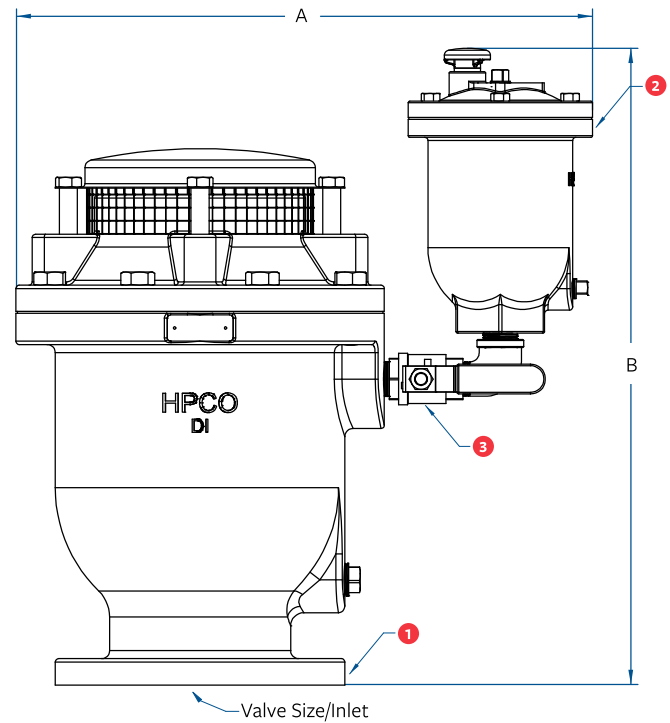

SERIES WCVD COMBINATION AIR VALVES (DUAL BODY)

Drawings / Parts Lists

NO.	PART NAME	VALVE SPECS.
1	Air Vacuum Valve	See Series WAV
2	Air Release Valve	See Series WAR
3	Dual Body Pipe Nipple (Shipped separately for field install by others)	Galvanized Steel Pipe & SS Ball Valve

VALVE SIZE	ORIFICE SIZE	MAX C.W.P.	INLET CONNECTION	AIR VACUUM VALVE (WAV) PART #	AIR RELEASE VALVE (WAR) PART #	A	B	WT. (LBS.)	FUSION SERIES COMBO PART #
4"	3/16"	150 psi	125# Flg	WAV40-150-FS	WAR10-316-150-FS	20"	22-1/2"	131	WCVD40-150-N-FS
4"	5/32"	300 psi	250# Flg	WAV40-300-FS	WAR10-532-300-FS	20"	22-1/2"	139	WCVD40-300-O-FS

SERIES WCVD COMBINATION AIR VALVES (DUAL BODY)

Drawings / Parts Lists

NO.	PART NAME	VALVE SPECS.
1	Air Vacuum Valve	See Series WAV
2	Air Release Valve	See Series WAR
3	Dual Body Pipe Nipple (Shipped separately for field install by others)	Galvanized Steel Pipe

VALVE SIZE	ORIFICE SIZE	MAX C.W.P.	INLET CONNECTION	AIR VACUUM VALVE (WAV) PART #	AIR RELEASE VALVE (WAR) PART #	A	B	WT. (LBS.)	FUSION SERIES COMBO PART #
6"	3/16"	150 psi	150# Flg	WAV60-150-FS	WAR10-316-150-FS	22"	24-1/4"	187	WCVD60-150-N-FS
6"	5/32"	300 psi	250# Flg	WAV60-300-FS	WAR10-532-300-FS	22"	24-1/4"	217	WCVD60-300-O-FS
8"	3/16"	150 psi	150# Flg	WAV80-150-FS	WAR10-316-150-FS	26"	24-1/2"	316	WCVD80-150-N-FS
8"	5/32"	300 psi	250# Flg	WAV80-300-FS	WAR10-532-300-FS	26"	24-1/2"	346	WCVD80-300-O-FS
8"	23/64"	150 psi	150# Flg	WAV80-150-FS	WAR10-2364-150-FS	30"	29"	344	WCVD80-150-R-FS
8"	7/32"	300 psi	250# Flg	WAV80-300-FS	WAR10-732-300-FS	30"	29"	374	WCVD80-300-S-FS