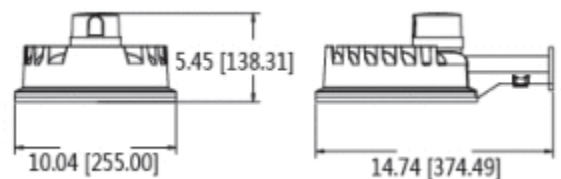

Specifications:

- Easy Installation
- Mounting Arm included
- Comes with UL Listed Photocell and photo control receptacle to operate during dark hours.
- Die-cast Aluminum housing.
- Durable, smooth gray powder-coat finish
- Integral Cooling Fin Releases the Heat Efficiently to Maintain the Life of LED's & LED Driver
- Anti-Glare Polycarbonate Frosted Lens
- Polycarbonate Lens resists yellowing
- Universal voltage: 120-277V 50/60HZ
- IP65