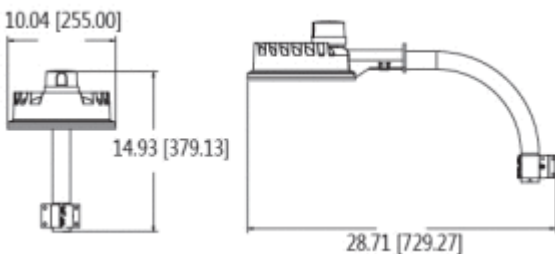

Specifications:

- Easy Installation
- Mounting Arm included
- Comes with UL Listed Photocell and photo control receptacle to operate during dark hours.
- Die-cast Aluminum housing.
- Durable, smooth gray powder-coat finish
- Integral Cooling Fin Releases the Heat Efficiently to Maintain the Life of LED's & LED Driver
- Anti-Glare Polycarbonate Frosted Lens
- Polycarbonate Lens resists yellowing
- Universal voltage: 120-277V 50/60HZ
- IP65