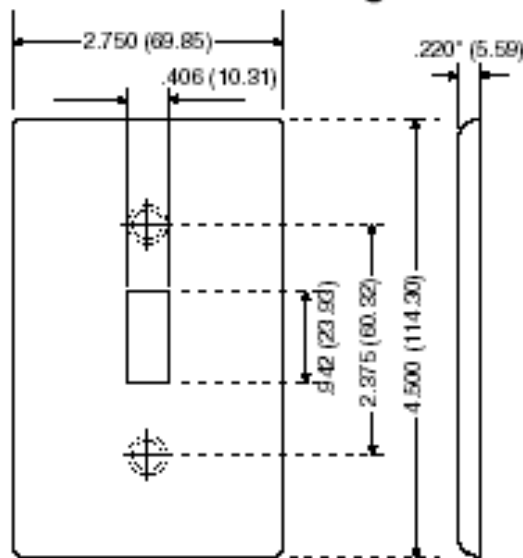

80412-T

4-Gang, 4-Decora, Standard size thermoset wallplate/faceplate. Light Almond

Leviton Decora Designer Wallplates — available in a wide spectrum of colors and styles — can add subtle elegance to any home. Sleek, versatile and convenient, they also come in a midway size that gives even greater coverage, and can hide unsightly wall surface irregularities. All Leviton Decorative Wallplates can stand up to heavy use while coordinating perfectly with paint or wall coverings. Think of them as the finishing touch to giving a home its signature look.

Technical Information

Product Features

Color : Light Almond

Gang : 4

Material : Thermoset Plastic

Mount : Device

Standards and Certifications : UL/CSA

Type : Standard Size

White

Dimensional Diagram

4-GANG Width = 8.19" (208.0mm)

SPECIFICATION SUBMITTAL

JOB NAME: <input type="text"/>	CATALOG NUMBERS: <input type="text"/>	
JOB NUMBER: <input type="text"/>	<input type="text"/>	<input type="text"/>