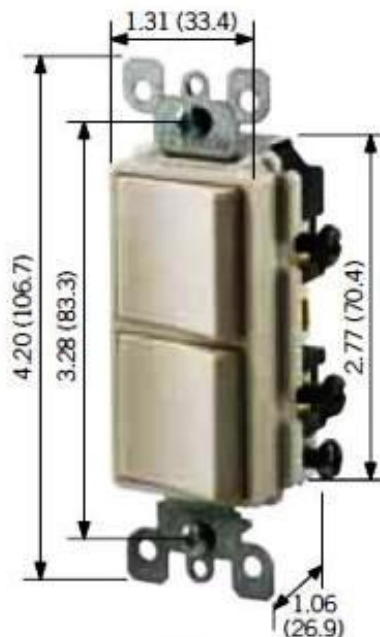

5634-W

Decora Single-Pole / Single-Pole Combination Switch

15 Amp, 120/277 Volt, Decora Single-Pole / Single-Pole AC Combination Switch, Commercial Grade, Grounding, Side Wired - White

Leviton's Decora Combination Switch is the perfect choice for any area in a home. Its simple, functional design allows you to save space wherever the switch is installed. Beautifully styled and part of the notable Decora line, the switch comes in a variety of popular colors. Its impact-resistant exterior ensures damage protection and a long service life.

Color : White

UPC Code : 078477516386

Country Of Origin : Mexico

Technical Information

Product Features

Actuator Material : Thermoplastic

Amperage : 15 A

Body Material : Thermoplastic

Color : White

Feature : Single-Pole / Single-Pole

Grounding : Grounding

HP Rating : 1/2HP-120V 2HP-240V-277V

Max. Amperage : 12 Amp

Product Type : 2-Switch Combo

Standards and Certifications : UL/CSA

Strap Material : Steel

Termination : Side

Type : Decora Combination Switch

Voltage : 120/277 VAC

Warranty : 2-Year Limited

Available Colors :

Black

Brown

Gray

Ivory

Light Almond

5634-T