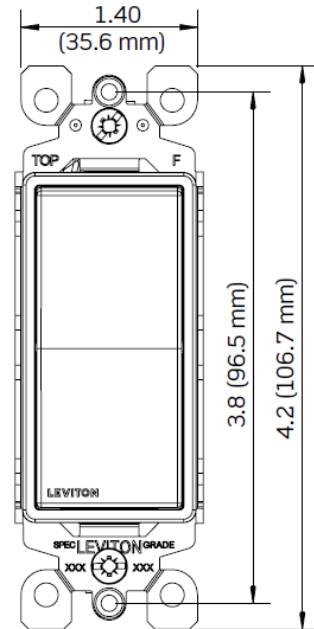

Patents*

US11445585

This list is provided for patent marking purposes only. A good faith effort is made to maintain the accuracy and completeness of this list. No legal inference should be drawn from the omission of a patent from this list.

Wiring Diagram

Dimensional Drawing

Leviton Manufacturing Co., Inc

201 North Service Road, Melville, NY 11747

Telephone: +1-800-323-8920 · FAX: +1-800-832-9538 · Tech Line (8:30AM-7:30PM E.S.
T. Monday-Friday): +1-800-824-3005