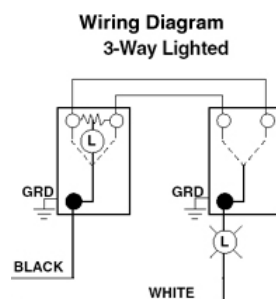

- Designed to work with LED, CFL and incandescent bulbs, no neutral required
- Switch remains illuminated in the OFF position, so it is easy to locate in a dark room
- White LED light inside the switch provides a refreshed and modern appearance
- Replaces any standard switch
- Decora model compatible with Decora wallplates and Decora Plus™ screwless wallplates, wallplates sold separately
- Features Quickwire push-in, Back and Side wiring for easy installation
- Quickwire push-in terminals accept #14 AWG solid copper wire only
- Back and side wire terminal screws accept up to #12 AWG copper or copper clad wire
- Complements every décor
- Ideal solution for bathrooms, bedrooms, hallways, staircases, basements, laundry/utility rooms and garages.
- Limited 2-year warranty
- **CAUTION:** To clean use a damp cloth with mild soap. DO NOT use disinfecting products, including foggers, sprays, or other types of atomized cleaning agents
- **NOTE:** In Canada, a general-use switch does not require attachment to a grounding/bonding wire when installed in a grounded/bonded flush device box

Patents*

US11445585

This list is provided for patent marking purposes only. A good faith effort is made to maintain the accuracy and completeness of this list. No legal inference should be drawn from the omission of a patent from this list.

Wiring Diagram

Dimensional Drawing