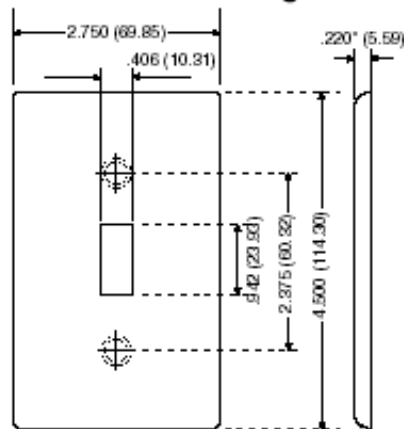

Technical Information

Product Features

Color : Ivory

Gang : 6

Material : Thermoset Plastic

Mount : Device

Standards and Certifications : UL/CSA

Type : Standard Size

UPC Code : 078477440100

Country Of Origin : United States

Dimensional Diagram

6-GANG Width = 11.81" (300.0mm)

SPECIFICATION SUBMITTAL

JOB NAME:	CATALOG NUMBERS:	
<input type="text"/>	<input type="text"/>	<input type="text"/>
JOB NUMBER:	<input type="text"/>	<input type="text"/>