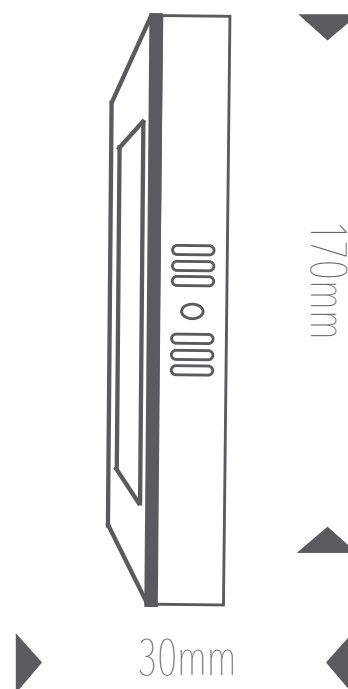

CEILING SQUARE LED12W

LED PARA ILUMINACIÓN DE INTERIOR

RCA

12 W

25000 hrs

630lm

DAYLIGHT

ESPECIFICACIONES GENERALES

| INDICADORES | VALOR |
|---------------------|---------------|
| VOLTAJE | 85-277V |
| LUMEN | 630 |
| POWER | 12 |
| LUMEN EFFICIENCY | 60 |
| PF | 0.9 |
| DRIVER | ISOLADO |
| DRIVER POSITION | INTERIOR |
| LIFE TIME | 25000 |
| SWITCHING CYCLE | 15000 |
| WORKING TEMPERATURE | -20°/40° |
| CRI | 80 |
| COLOR TEMPERATURE | 6500 |
| MEDIDAS | 170X170X30 MM |

DIMENSIONES MECÁNICAS

170mm

30mm

RLCSLD 12W