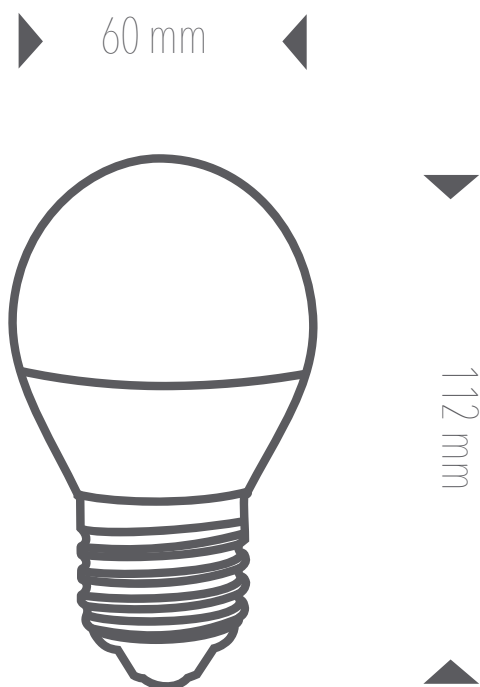

INDICADORES	VALOR
VOLTAJE	85-277V
LUMEN	780
POWER	9
LUMEN EFFICIENCY	- <90> +
PF	0.5
DRIVER	ISOLADO
DRIVER POSITION	INTERIOR
LIFE TIME	25000
SWITCHING CYCLE	15000
WORKING TEMPERATURE	-20°/40°
CRI	80
COLOR TEMPERATURE	6500
MEDIDAS	112MMX60MM
BASE	E27

► DIMENSIONES MECÁNICAS

RLA60D9W