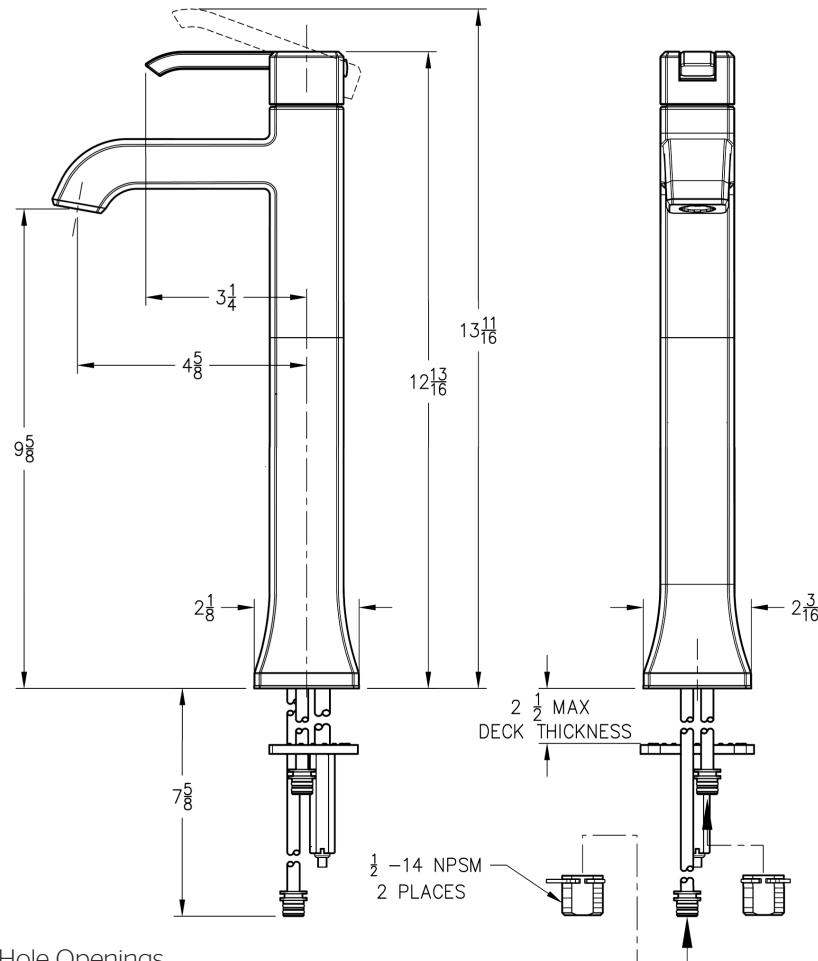

## Park Avenue™ Vessel Faucet

- GT40-FEOC Finish(CC)
- GT40-FEOD Finish(DD)
- GT40-FEOK Finish(KK)
- GT40-FE0Y Finish(YY)

- Lever Handles
- 1 or 3-Hole Installation
- Pforever Seal

#### Features

- Quick Connect Installation
- Lever Handle
- Install With or Without Deck Plate
- Pforever Seal Ceramic Disc Valve
- Pforever Warranty®

### Dimensions

Ø1 Min to Ø1-1/2 Max. Deck Hole Openings